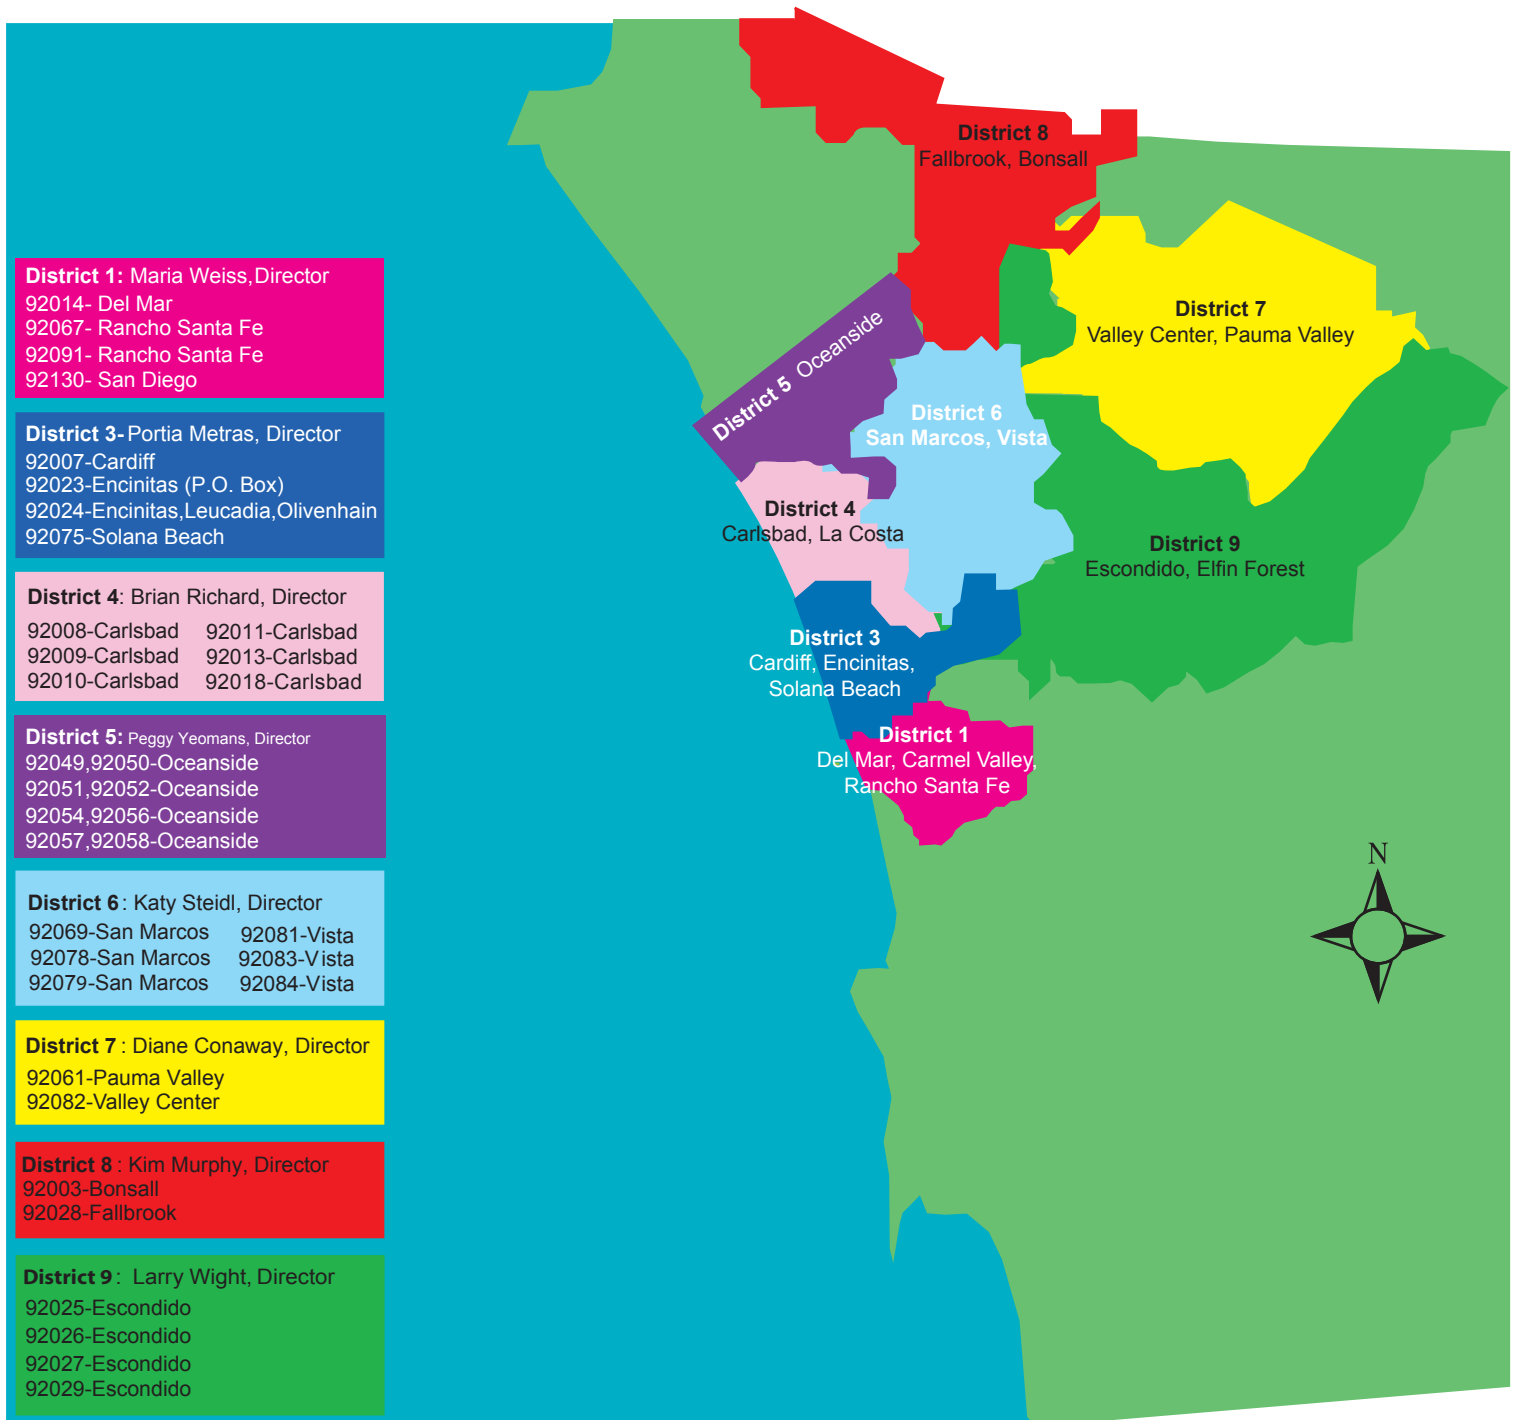

# District Map 2010

**District 1:** Maria Weiss, Director  
 92014- Del Mar  
 92067- Rancho Santa Fe  
 92091- Rancho Santa Fe  
 92130- San Diego

**District 3-** Portia Metras, Director  
 92007-Cardiff  
 92023-Encinitas (P.O. Box)  
 92024-Encinitas,Leucadia,Olivenhain  
 92075-Solana Beach

**District 4:** Brian Richard, Director  
 92008-Carlsbad    92011-Carlsbad  
 92009-Carlsbad    92013-Carlsbad  
 92010-Carlsbad    92018-Carlsbad

**District 5:** Peggy Yeomans, Director  
 92049,92050-Oceanside  
 92051,92052-Oceanside  
 92054,92056-Oceanside  
 92057,92058-Oceanside

**District 6:** Katy Steidl, Director  
 92069-San Marcos    92081-Vista  
 92078-San Marcos    92083-Vista  
 92079-San Marcos    92084-Vista

**District 7 :** Diane Conaway, Director  
 92061-Pauma Valley  
 92082-Valley Center

**District 8 :** Kim Murphy, Director  
 92003-Bonsall  
 92028-Fallbrook

**District 9 :** Larry Wight, Director  
 92025-Escondido  
 92026-Escondido  
 92027-Escondido  
 92029-Escondido